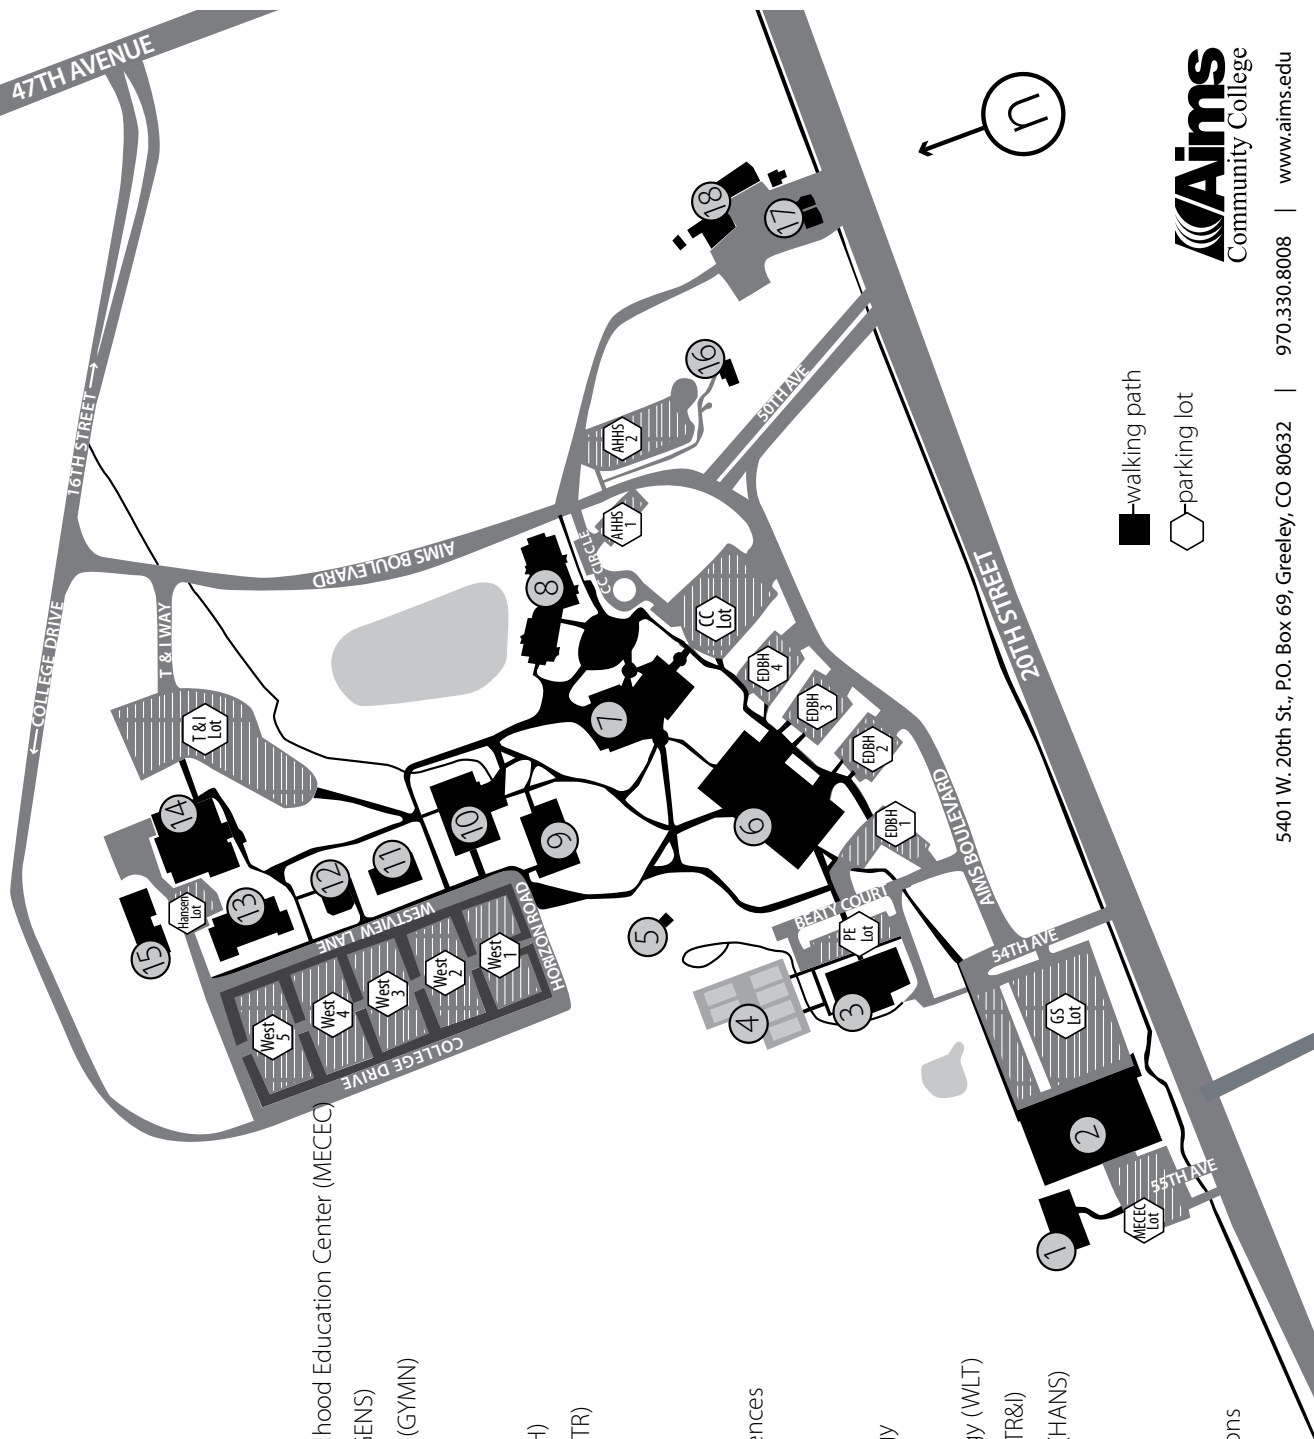

# AIMS CAMPUS MAP

*Greeley*  
**CAMPUS  
 MAP**

- 1 Monfort Early Childhood Education Center (MECEC)
- 2 General Services (GENS)
- 3 Physical Education (GYMN)
- 4 Tennis Courts
- 5 Gazebo
- 6 Ed Beatty Hall (EDBH)
- 7 College Center (CCTR)
- 8 Allied Health & Sciences
- 9 Horizon (HRZN)
- 10 Westview (WSTV)
- 11 Aviation Technology
- 12 Flight Simulator
- 13 Welding Technology (WLT)
- 14 Trades & Industry (TR&I)
- 15 Mildred S. Hansen (HANS)
- 16 Guest House
- 17 Central Receiving Purchasing
- 18 Facilities & Operations